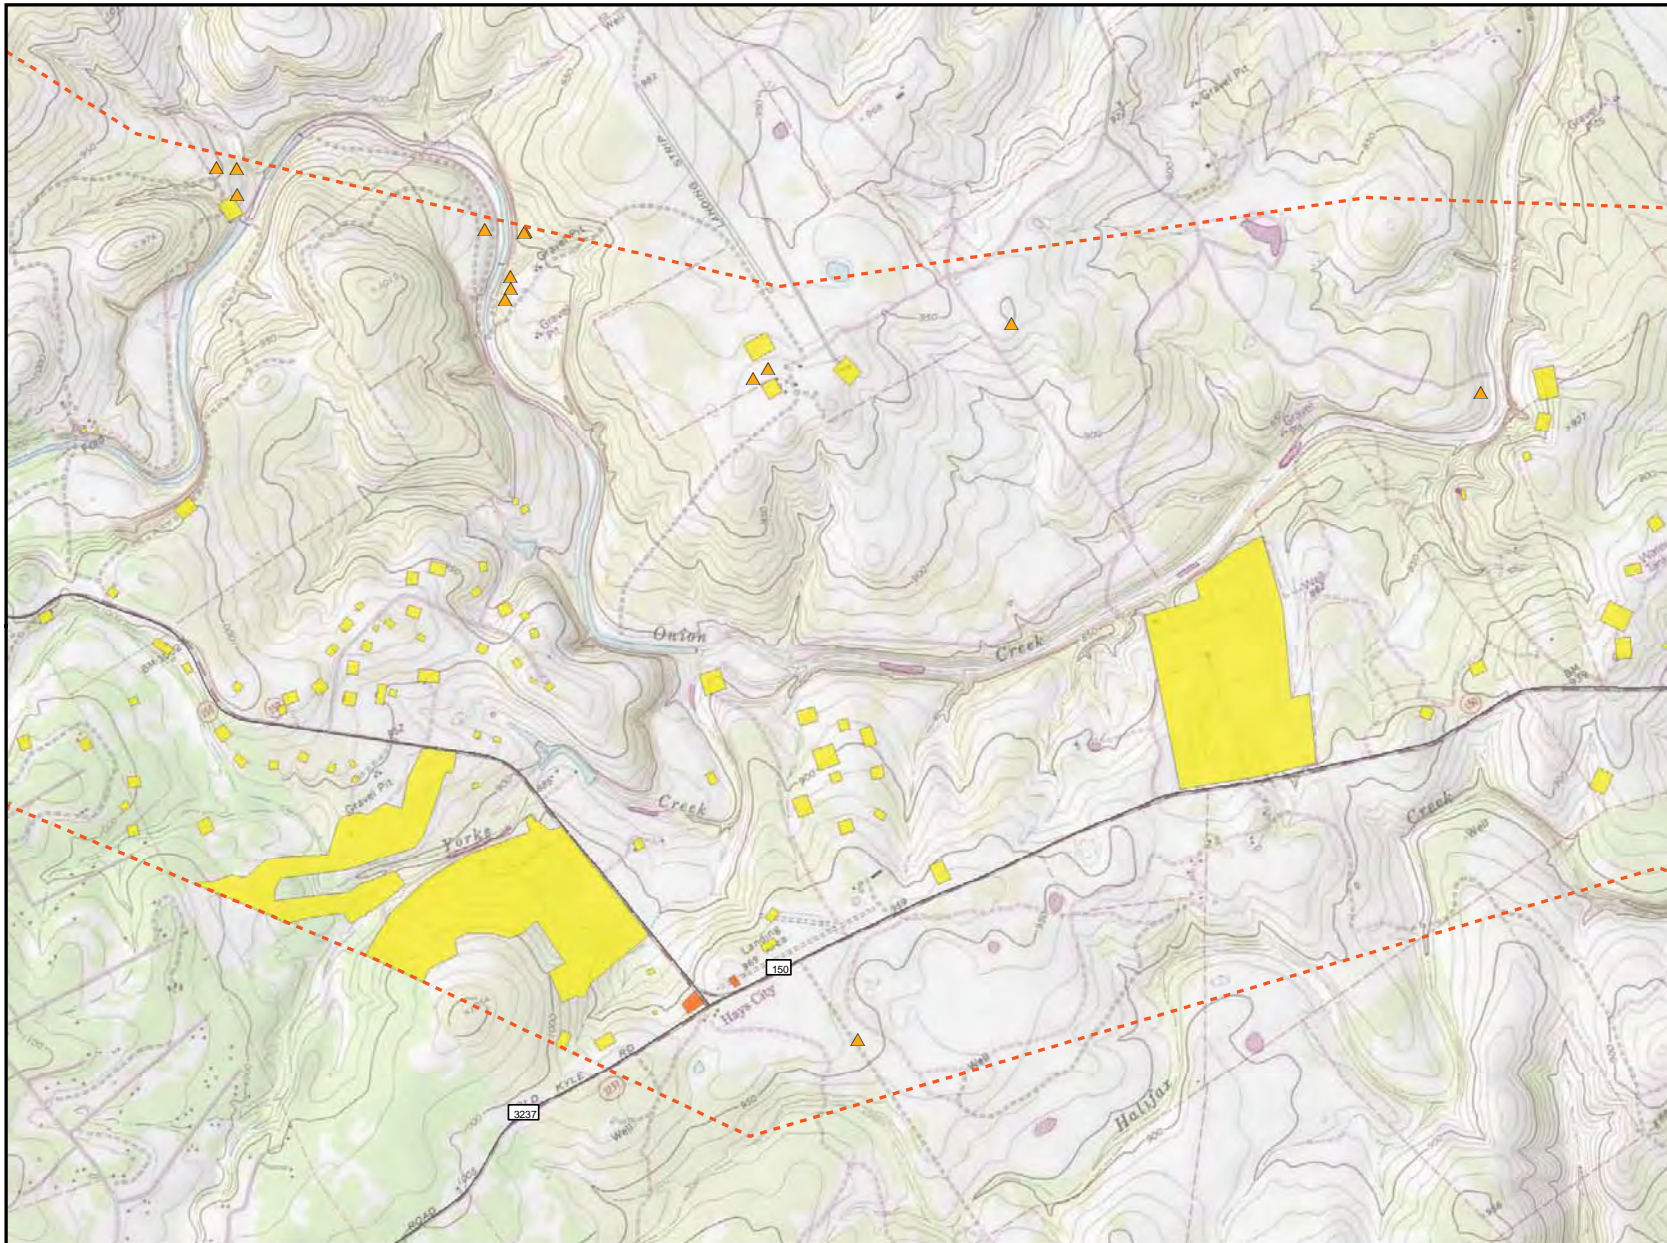

FM 150 STUDY AREA HUMAN CONSTRAINTS

LOCATOR DIAGRAM

LEGEND

1. National Register Sites
   - ▲ Known Archeological Sites
   - Study Corridor
2. **Land Use Types**
3. Cemetery
   - Church
   - Commercial
   - Park
   - Public Facility
   - Residential
   - School
   - Utility

HAYS COUNTY

MAP 3