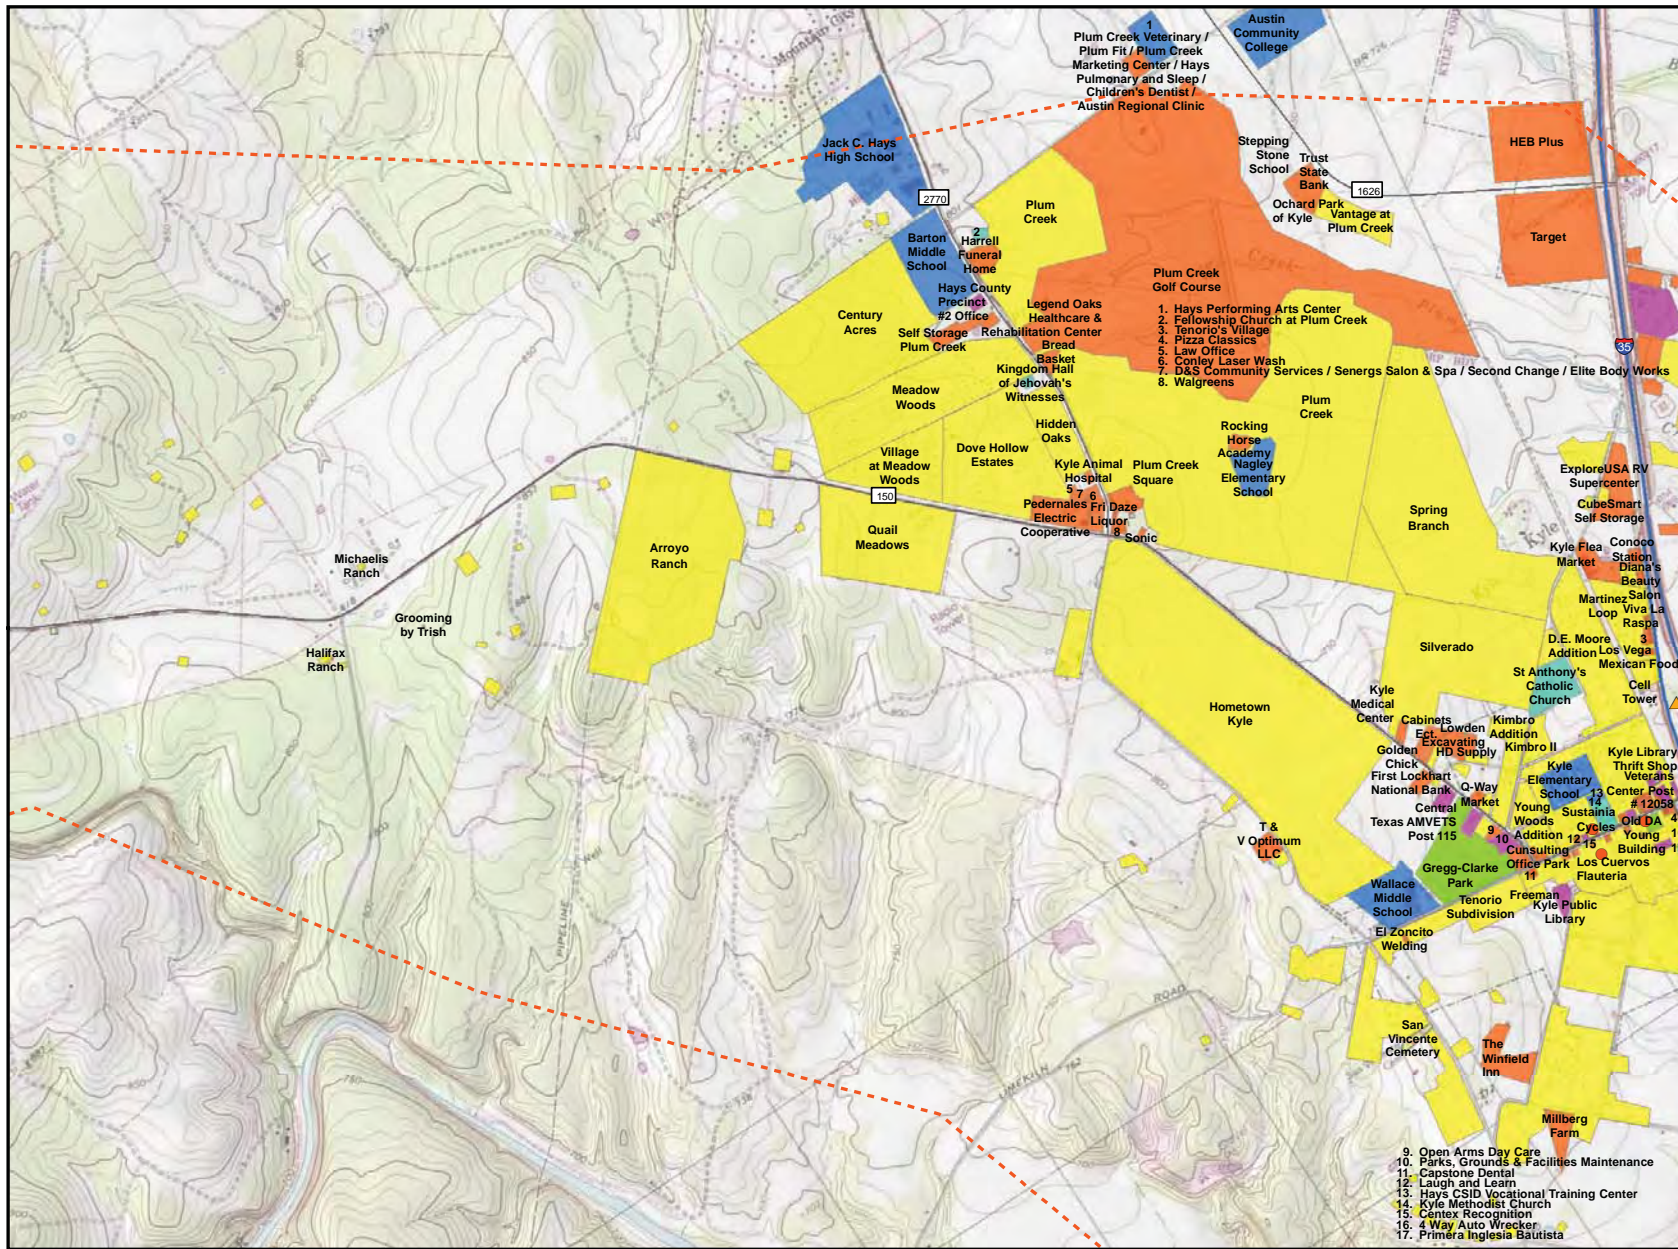

FM 150 STUDY AREA HUMAN CONSTRAINTS