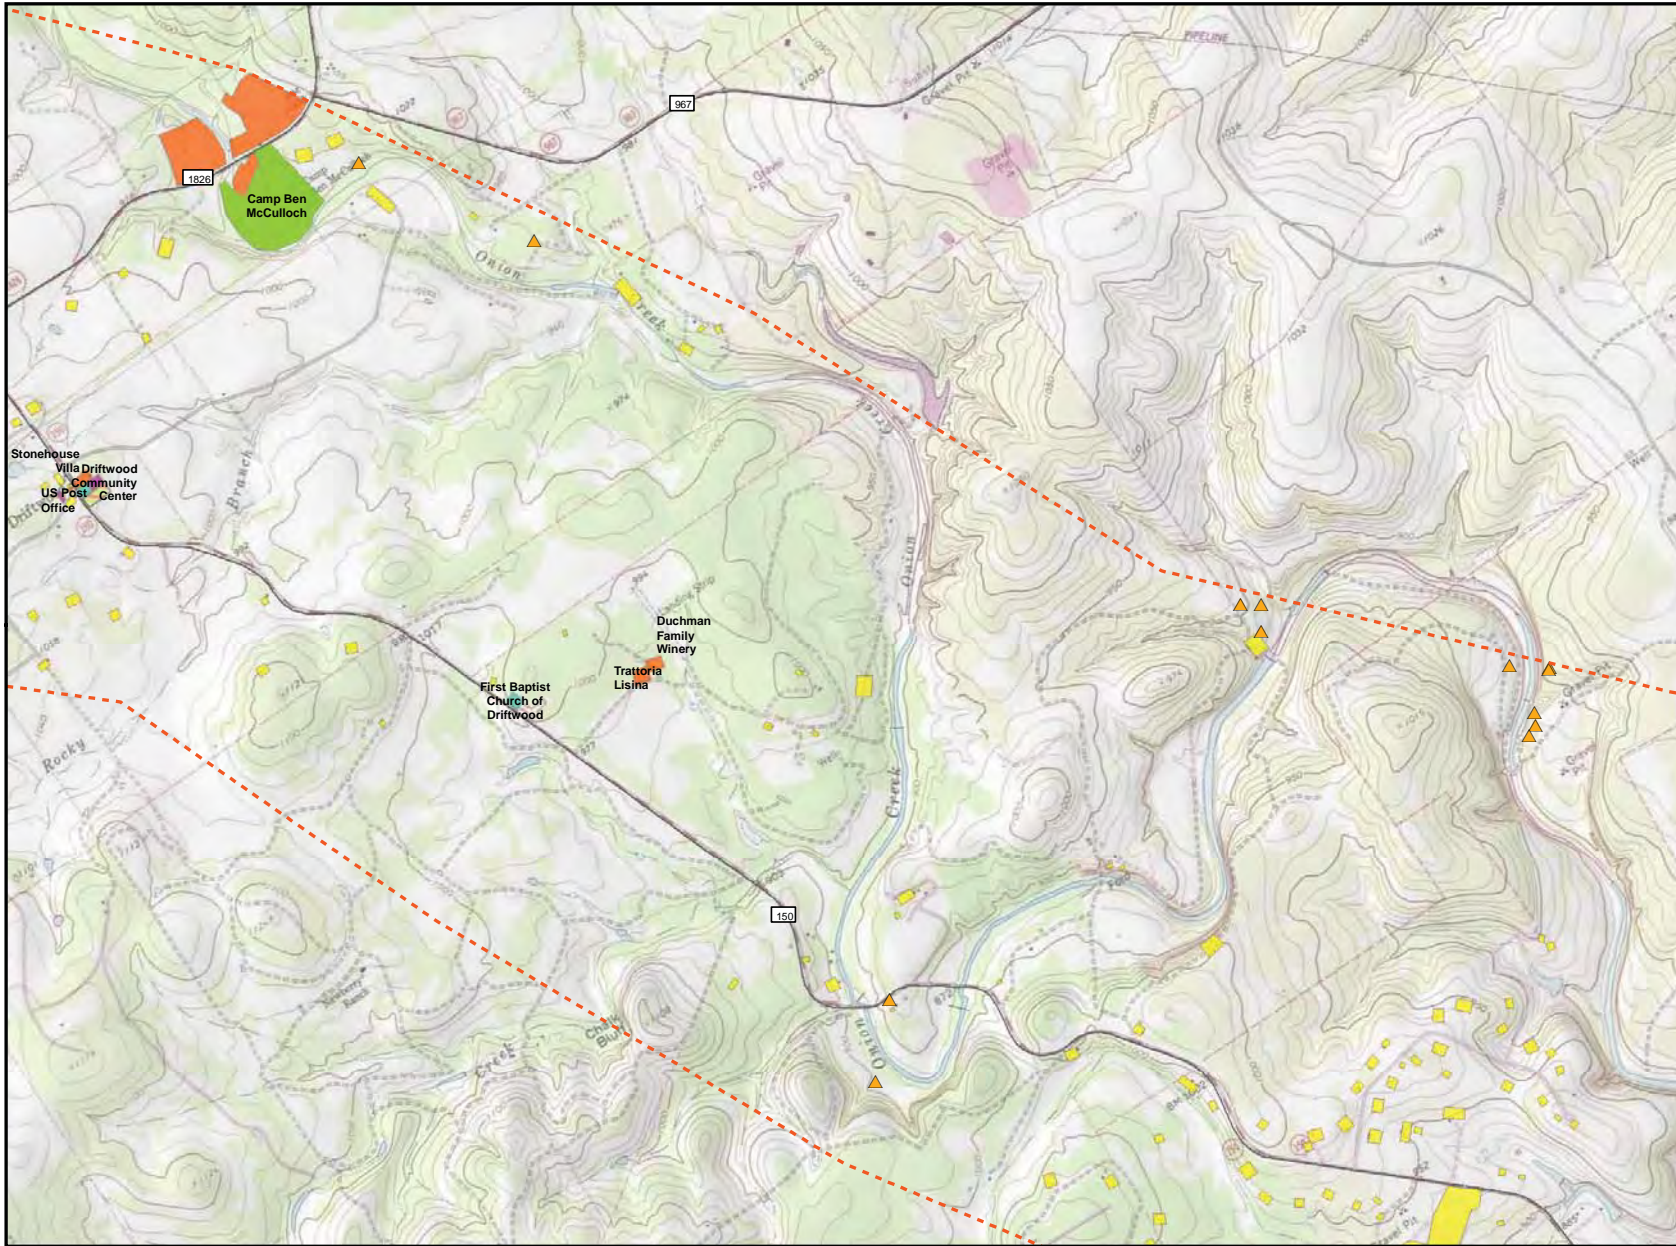

FM 150 STUDY AREA HUMAN CONSTRAINTS