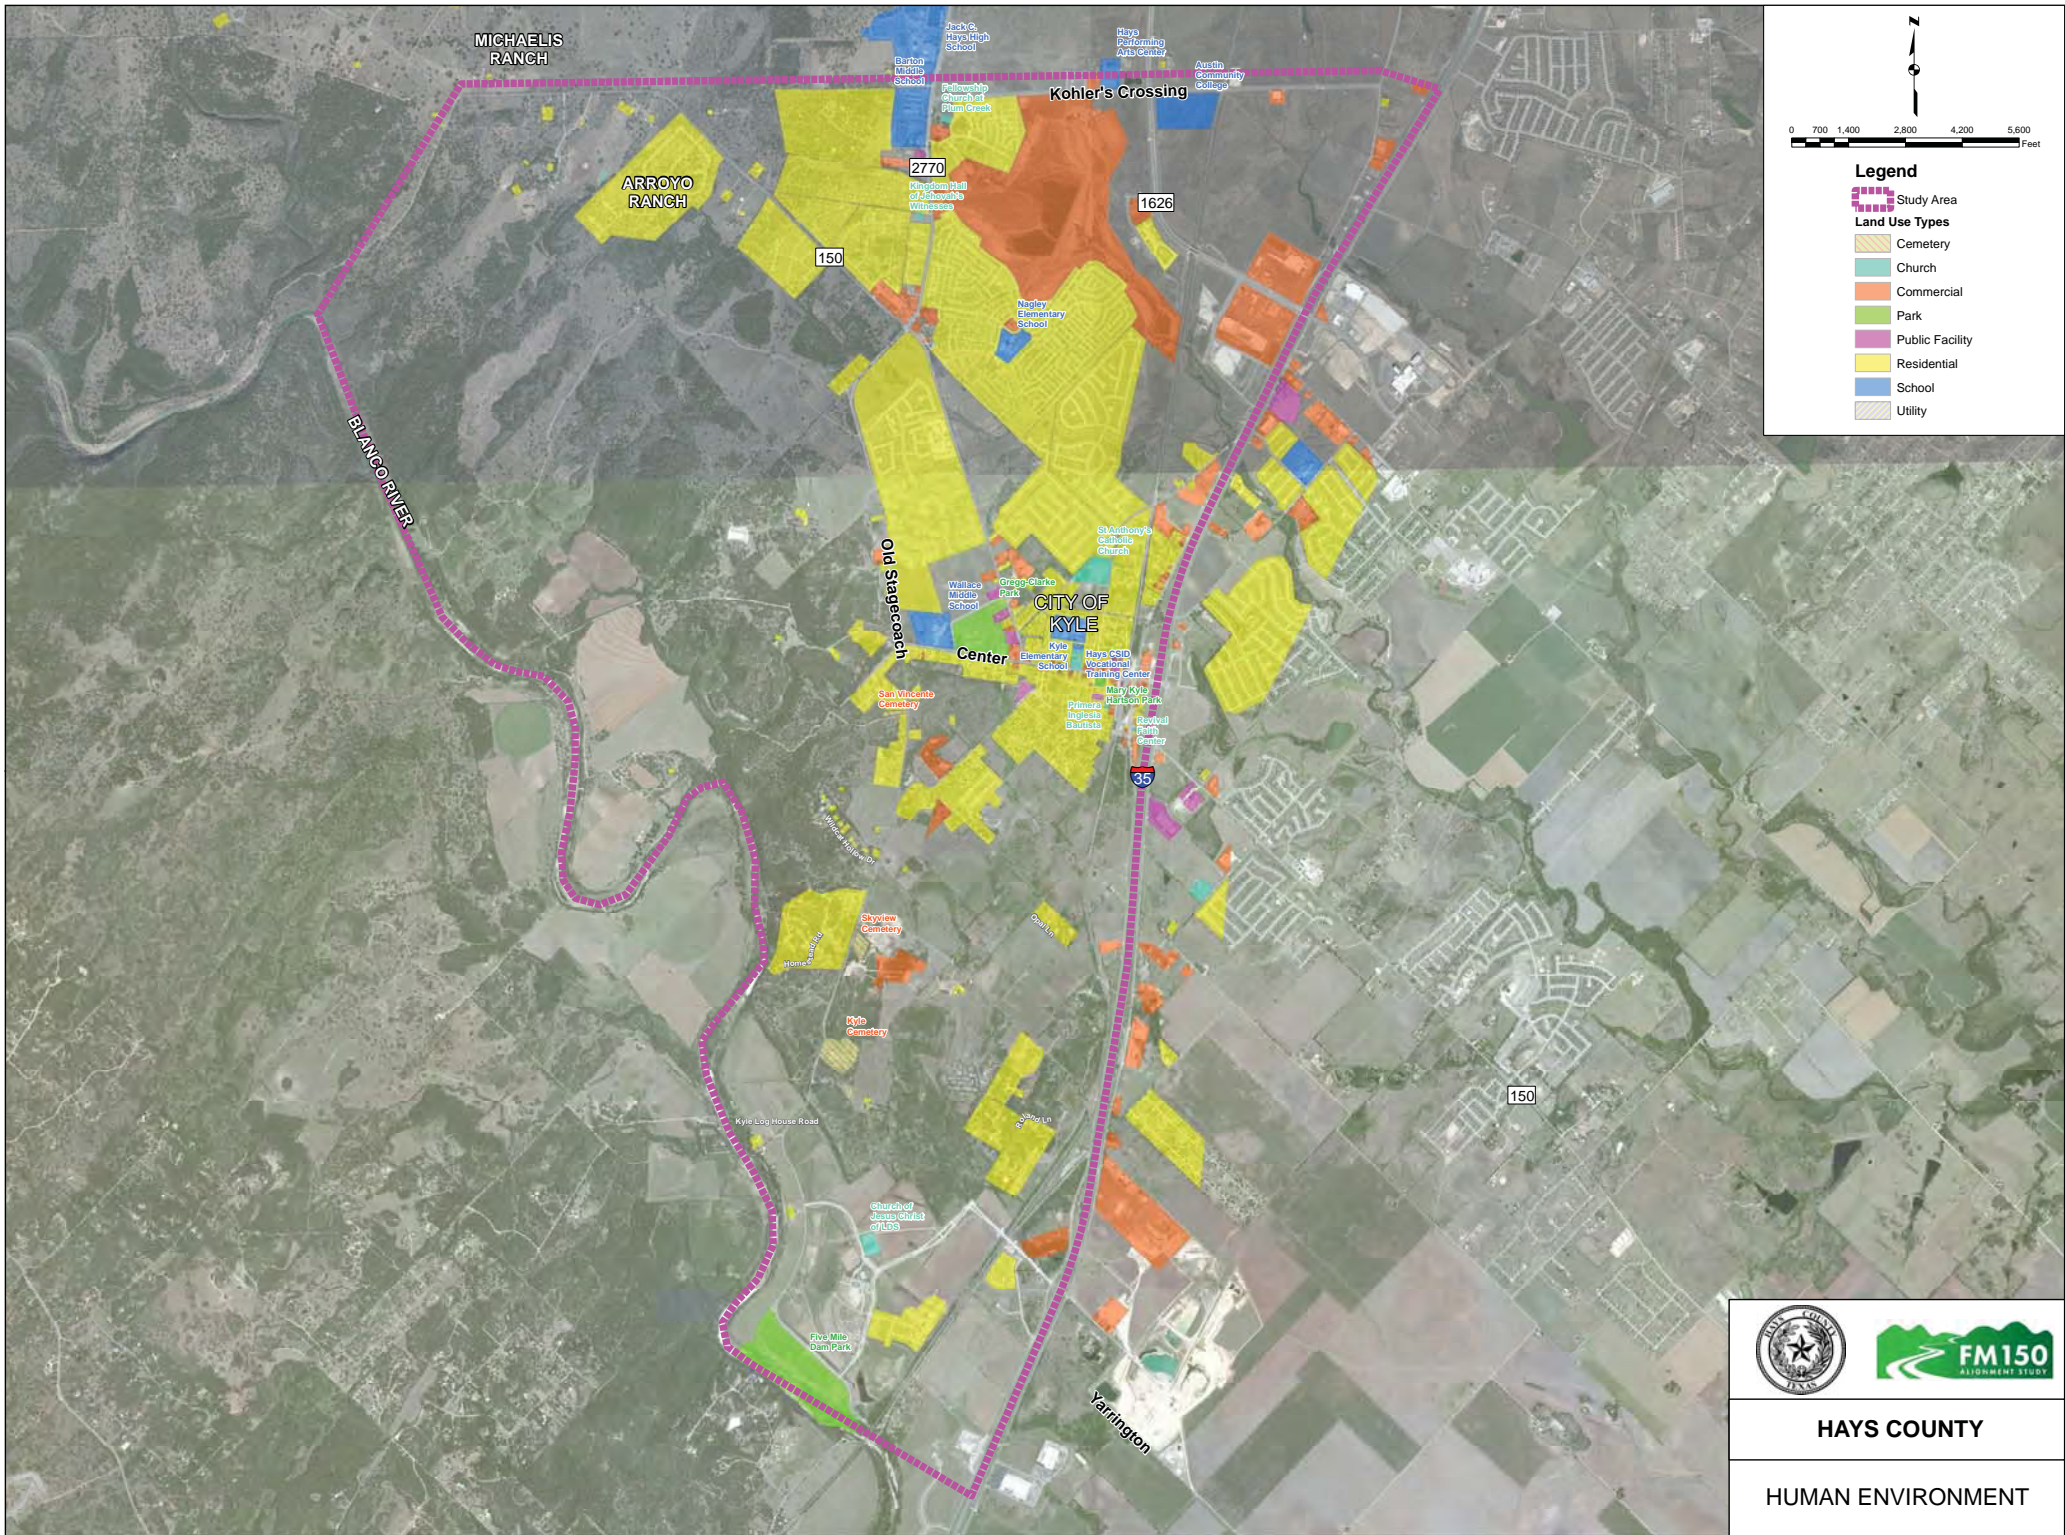

- Legend**
- Water Wells
  - Rivers and Streams
  - Study Area
  - Known Cave Areas
  - Edwards Aquifer
  - 100 Year Floodplain
  - Potential Golden-cheeked Warbler Habitat**
  - Low Quality Habitat
  - High Quality Habitat

**HAYS COUNTY**

---

**NATURAL ENVIRONMENT**

**Legend**

-  Study Area
- Land Use Types**
-  Cemetery
-  Church
-  Commercial
-  Park
-  Public Facility
-  Residential
-  School
-  Utility

**HAYS COUNTY**

**HUMAN ENVIRONMENT**