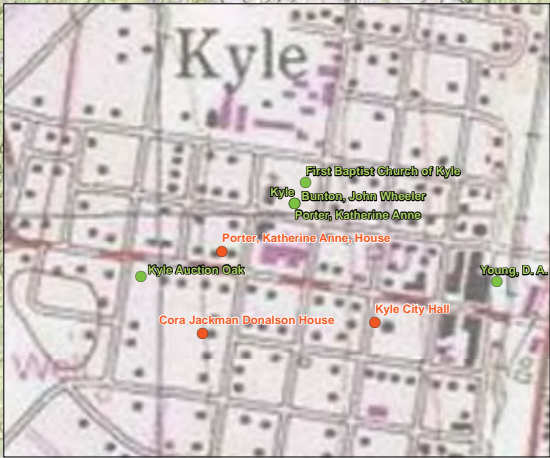

- Legend**
- Historical Markers
 - NRHP Properties
 - Study Area
 - NRHP Historic Sites

CITY OF KYLE
Center
SEE INSET BELOW

- Kyle, Claiborne
- Kyle, Claiborne, Log House
- Kyle Cemetery

Beef for the Confederacy